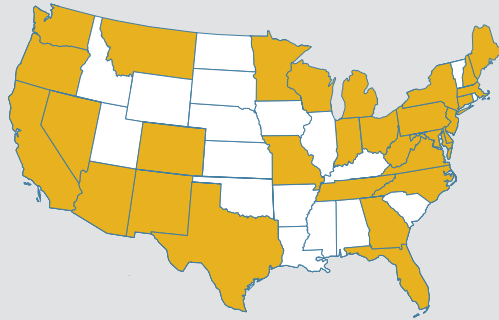

MEET THE

CLASS OF 2024

GOUCHER | college

32

STATES AND TERRITORIES REPRESENTED

232

ENROLLED STUDENTS

2,631

TOTAL APPLICANTS AND
25 VIDEO APPLICANTS

36%

FIRST-GENERATION
STUDENTS

64

STUDENT ATHLETES

TOP 5 STATES

MARYLAND

PENNSYLVANIA

NEW JERSEY

NEW YORK

CALIFORNIA

TOP 5 MAJOR INTERESTS

PSYCHOLOGY

PREMED STUDIES

BUSINESS MANAGEMENT

BIOLOGICAL SCIENCES

INTERNATIONAL RELATIONS

41%

TOP 25%
OF THEIR
GRADUATING CLASSES

56%

IDENTIFY AS
STUDENTS OF COLOR*

*OF THOSE WHO DISCLOSED
THEIR RACE/ETHNICITY

DISTANCE TO GOUCHER

FARTHEST: 3,935 MILES (DAKAR, SENEGAL)